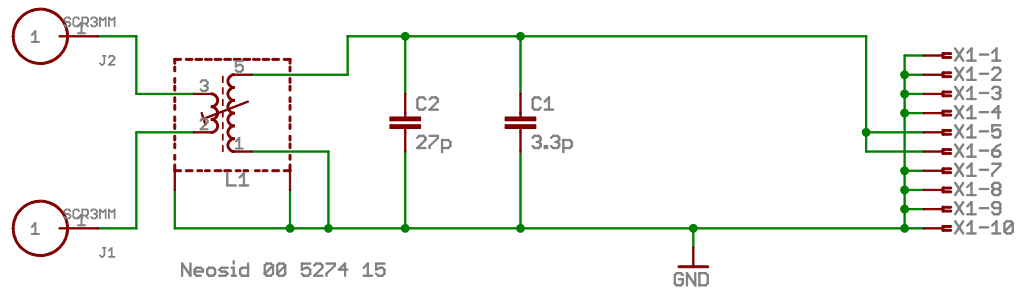

ROF 1 2m ARDF receiver	
TITLE: ReceiverMainR3	
Document Number: ROF 1 Mainboard	REV: R3.1
Date: 23/09/2006 23:13:38	Sheet: 1/1

ROF 1.2m ARDF receiver

TITLE: controlboardR3

Document Number:

REV:
R3.1

Date: 23/09/2006 23:18:14

Sheet: 1/1

ROF 1 2M RPO ARDF Receiver

Jon Sletvold

AntFilterR3

23/09/2006 23:20:08

Sheet: 1/1

R3.1