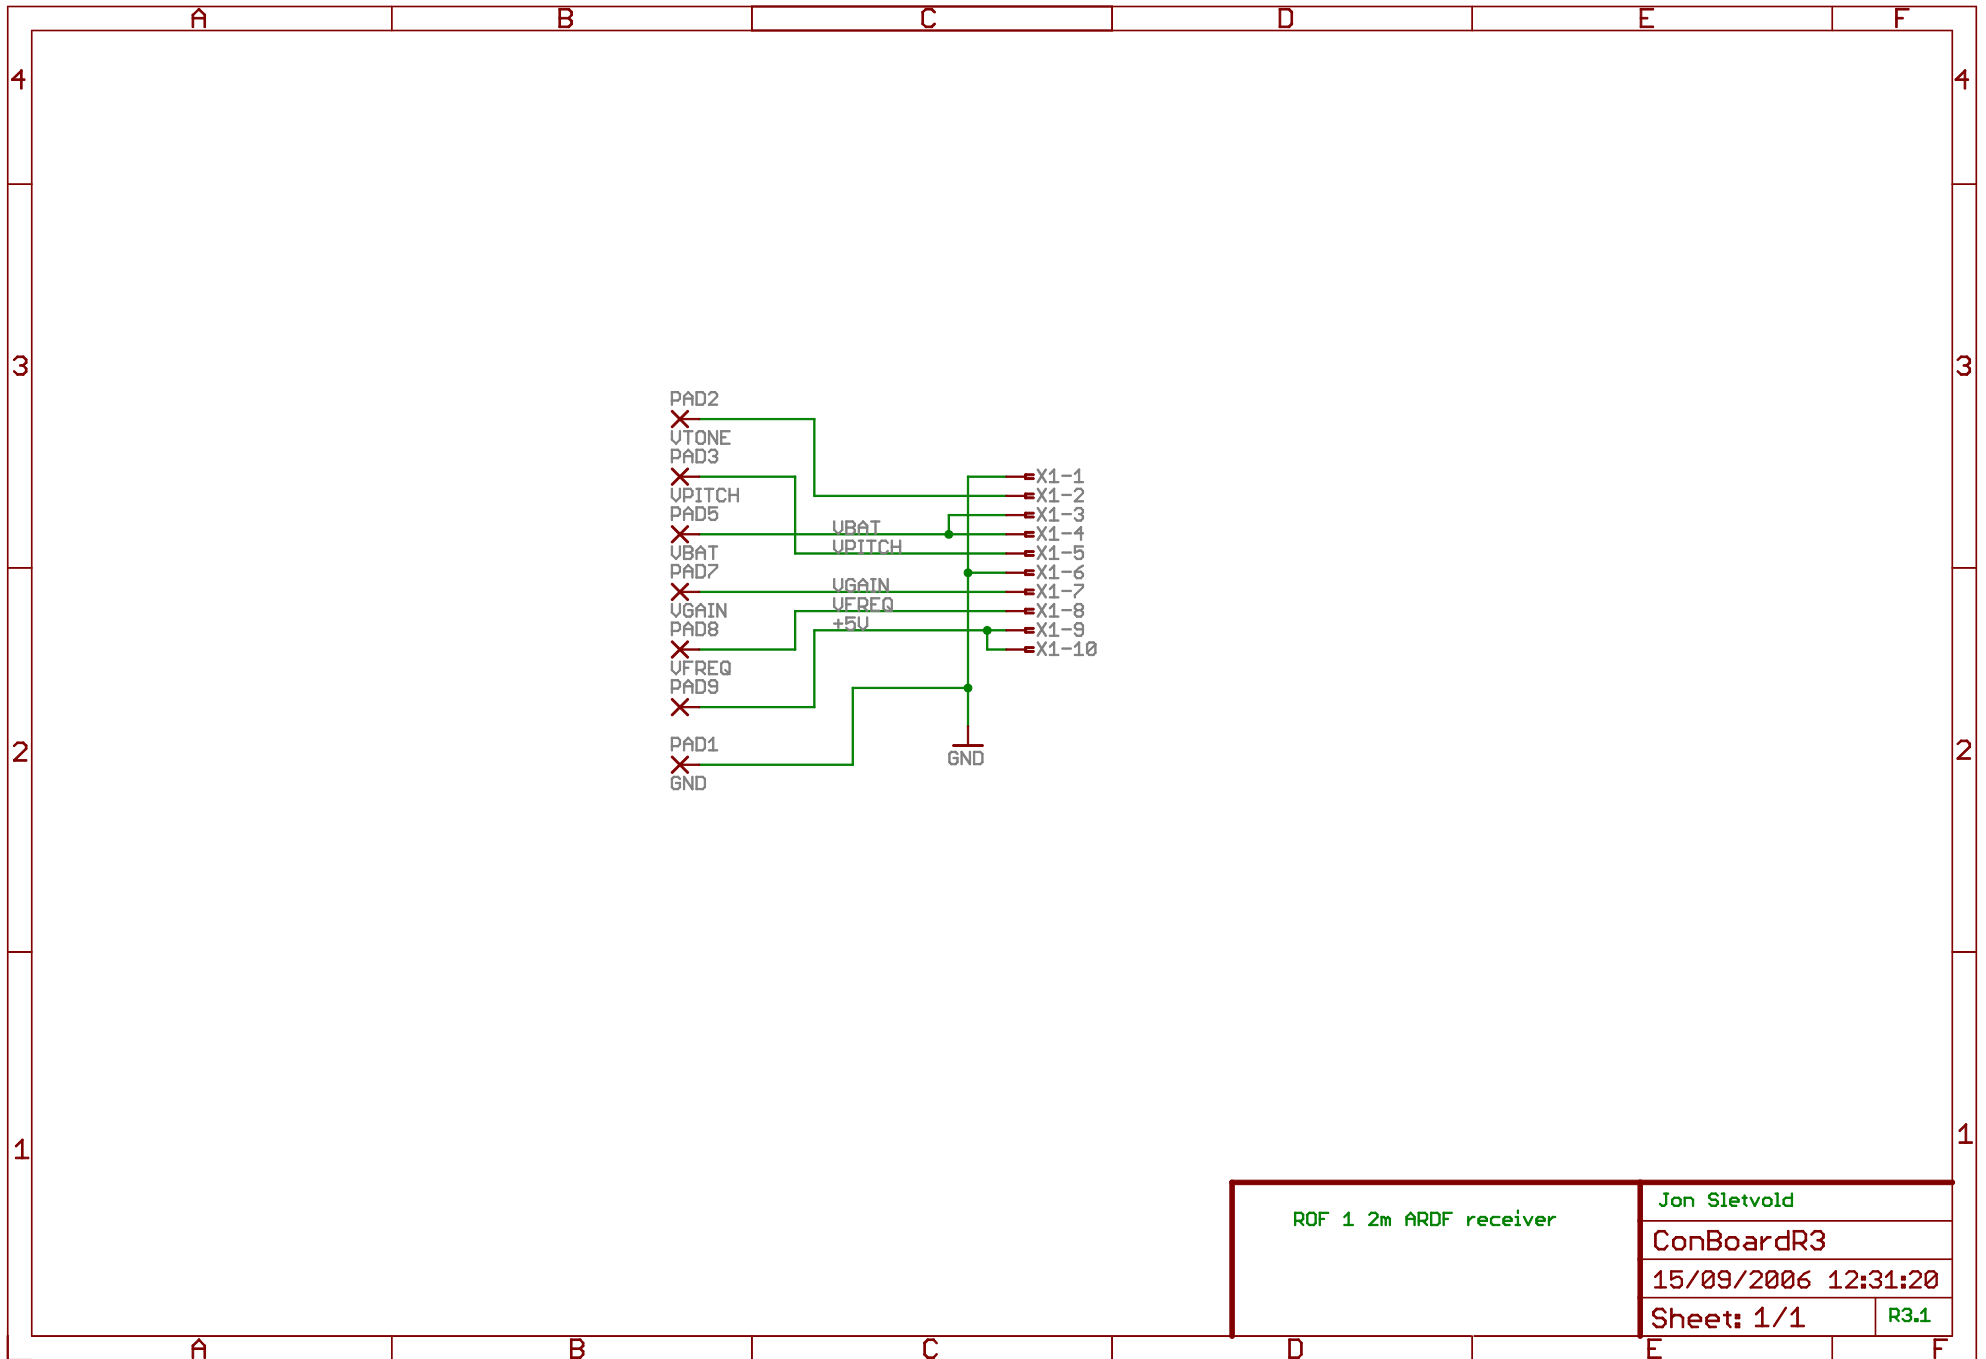

ROF 1 2m ARDF receiver	
TITLE: ReceiverMainR3	
Document Number: ROF 1 Mainboard	REV: R3.1
Date: 23/09/2006 23:13:38	Sheet: 1/1

ROF 1.2m ARDF receiver

TITLE: controlboardR3

Document Number:

REV:
R3.1

Date: 23/09/2006 23:18:14

Sheet: 1/1

ROF 1 2M RPO ARDF Receiver

Jon Sletvold

AntFilterR3

23/09/2006 23:20:08

Sheet: 1/1

R3.1