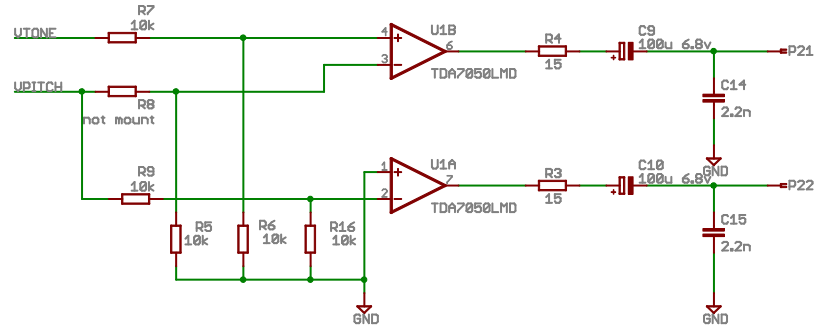

ROF 1 2m ARDF receiver	
TITLE: ReceiverMainR3	
Document Number: ROF 1 Mainboard	REV: R3.1
Date: 23/09/2006 23:13:38	Sheet: 1/1

ROF 1.2m ARDF receiver

TITLE: controlboardR3

Document Number:

REV:
R3.1

Date: 23/09/2006 23:18:14

Sheet: 1/1

ROF 1 2M RPO ARDF Receiver

Jon Sletvold

AntFilterR3

23/09/2006 23:20:08

Sheet: 1/1

R3.1