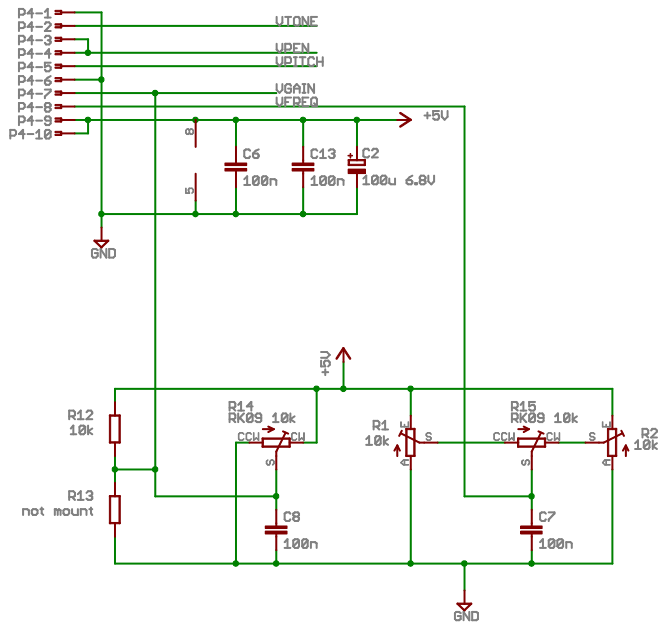

ROF 1 2m ARDF receiver	
TITLE: ReceiverMainR3	
Document Number: ROF 1 Mainboard	REV: R3.1
Date: 23/09/2006 23:13:38	Sheet: 1/1

ROF 1.2m ARDF receiver

TITLE: controlboardR3

Document Number:

REV:
R3.1

Date: 23/09/2006 23:18:14

Sheet: 1/1

ROF 1 2M RPO ARDF Receiver

Jon Sletvold

AntFilterR3

23/09/2006 23:20:08

Sheet: 1/1

R3.1