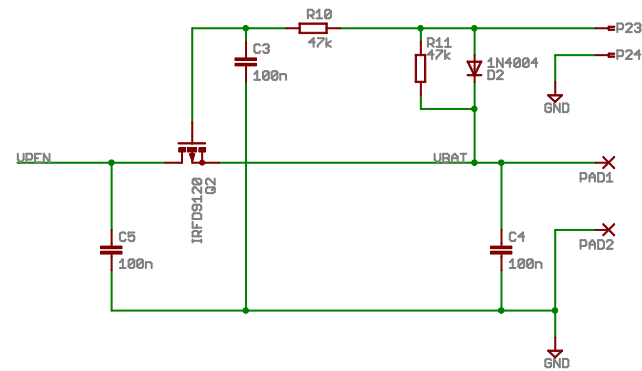

ROF 1 2m ARDF receiver	
TITLE: ReceiverMainR3	
Document Number: ROF 1 Mainboard	REV: R3.1
Date: 23/09/2006 23:13:38	Sheet: 1/1

ROF 1.2m ARDF receiver

TITLE: controlboardR3

Document Number:

REV:
R3.1

Date: 23/09/2006 23:18:14

Sheet: 1/1

ROF 1 2M RPO ARDF Receiver

Jon Sletvold

AntFilterR3

23/09/2006 23:20:08

Sheet: 1/1

R3.1