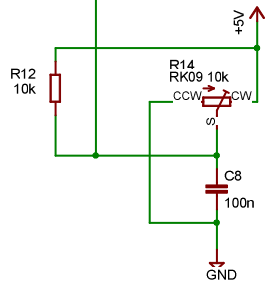

ROF 1 2m ARDF receiver	
<b>TITLE: ReceiverMainR4</b>	
Document Number: ROF 1 Mainboard	REV: R4.0
Date: 15.03.2007 10:23:40	Sheet: 1/1

ROF 1.2m ARDF receiver	
TITLE: controlboardR4	
Document Number:	REV: R4.0
Date: 10.01.2007 23:32:21	Sheet: 1/1

ROF 1.2m ARDF receiver

Jon Sletvold

ConBoardR4

07.01.2007 14:52:27

Sheet: 1/1

R4.0

ROF 1.2M RPO ARDF Receiver	Jon Sletvold	
	AntFilterR4	
	31.01.2007 22:55:32	
	Sheet: 1/1	R4.0