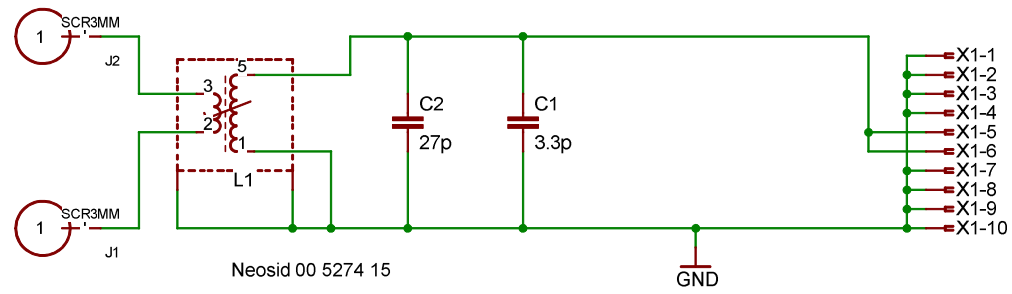

ROF 1.2m ARDF receiver

Jon Sletvold

ConBoardR4

07.01.2007 14:52:27

Sheet: 1/1

R4.0

ROF 1.2M RPO ARDF Receiver	Jon Sletvold	
	AntFilterR4	
	31.01.2007 22:55:32	
	Sheet: 1/1	R4.0