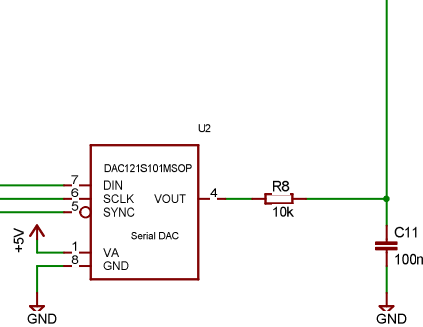

ROF 1 2m ARDF receiver	
<b>TITLE: ReceiverMainR4</b>	
Document Number: ROF 1 Mainboard	REV: R4.0
Date: 15.03.2007 10:23:40	Sheet: 1/1

ROF 1.2m ARDF receiver	
TITLE: controlboardR4	
Document Number:	REV: R4.0
Date: 10.01.2007 23:32:21	Sheet: 1/1

ROF 1.2m ARDF receiver

Jon Sletvold

ConBoardR4

07.01.2007 14:52:27

Sheet: 1/1

R4.0

ROF 1.2M RPO ARDF Receiver	Jon Sletvold	
	AntFilterR4	
	31.01.2007 22:55:32	
	Sheet: 1/1	R4.0