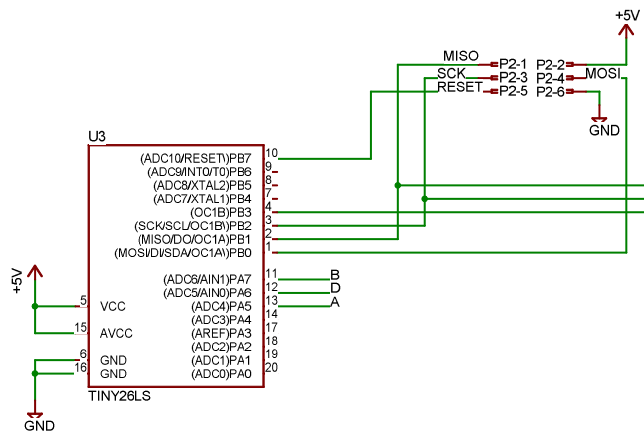

ROF 1 2m ARDF receiver	
<b>TITLE: ReceiverMainR4</b>	
Document Number: ROF 1 Mainboard	REV: R4.0
Date: 15.03.2007 10:23:40	Sheet: 1/1

ROF 1.2m ARDF receiver	
TITLE: controlboardR4	
Document Number:	REV: R4.0
Date: 10.01.2007 23:32:21	Sheet: 1/1

ROF 1.2m ARDF receiver

Jon Sletvold

ConBoardR4

07.01.2007 14:52:27

Sheet: 1/1

R4.0

ROF 1.2M RPO ARDF Receiver	Jon Sletvold	
	AntFilterR4	
	31.01.2007 22:55:32	
	Sheet: 1/1	R4.0