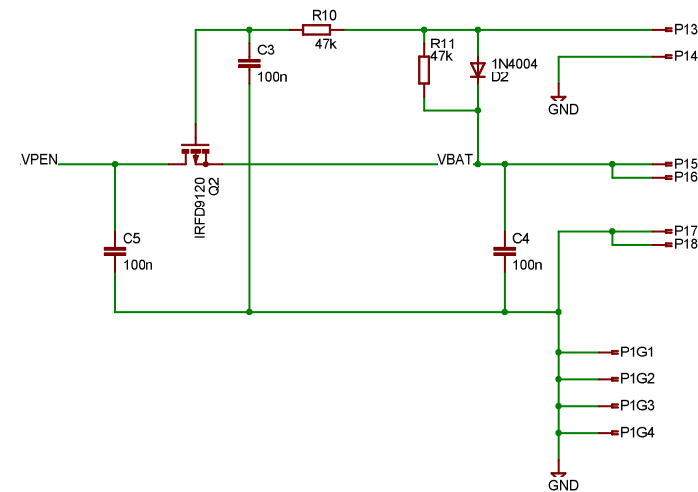

ROF 1 2m ARDF receiver	
<b>TITLE: ReceiverMainR4</b>	
Document Number: ROF 1 Mainboard	REV: R4.0
Date: 15.03.2007 10:23:40	Sheet: 1/1

ROF 1.2m ARDF receiver	
TITLE: controlboardR4	
Document Number:	REV: R4.0
Date: 10.01.2007 23:32:21	Sheet: 1/1

ROF 1.2m ARDF receiver

Jon Sletvold

ConBoardR4

07.01.2007 14:52:27

Sheet: 1/1

R4.0

ROF 1.2M RPO ARDF Receiver	Jon Sletvold	
	AntFilterR4	
	31.01.2007 22:55:32	
	Sheet: 1/1	R4.0