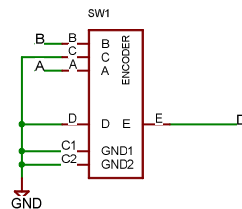

ROF 1 2m ARDF receiver	
<b>TITLE: ReceiverMainR4</b>	
Document Number: ROF 1 Mainboard	REV: R4.0
Date: 15.03.2007 10:23:40	Sheet: 1/1

ROF 1.2m ARDF receiver	
TITLE: controlboardR4	
Document Number:	REV: R4.0
Date: 10.01.2007 23:32:21	Sheet: 1/1

ROF 1.2m ARDF receiver

Jon Sletvold

ConBoardR4

07.01.2007 14:52:27

Sheet: 1/1

R4.0

ROF 1.2M RPO ARDF Receiver	Jon Sletvold	
	AntFilterR4	
	31.01.2007 22:55:32	
	Sheet: 1/1	R4.0