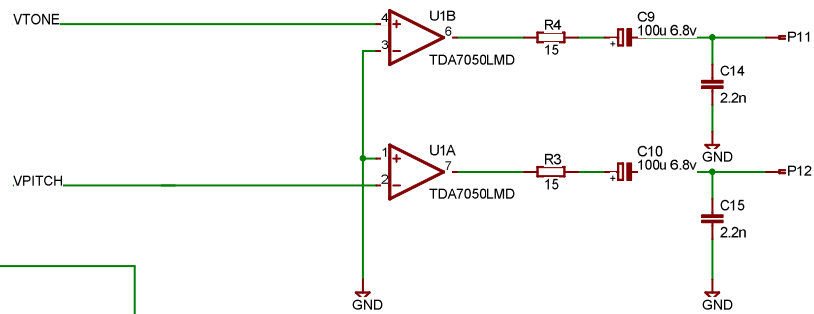

ROF 1 2m ARDF receiver	
<b>TITLE: ReceiverMainR4</b>	
Document Number: ROF 1 Mainboard	REV: R4.0
Date: 15.03.2007 10:23:40	Sheet: 1/1

ROF 1.2m ARDF receiver	
TITLE: controlboardR4	
Document Number:	REV: R4.0
Date: 10.01.2007 23:32:21	Sheet: 1/1

ROF 1.2m ARDF receiver

Jon Sletvold

ConBoardR4

07.01.2007 14:52:27

Sheet: 1/1

R4.0

ROF 1.2M RPO ARDF Receiver	Jon Sletvold	
	AntFilterR4	
	31.01.2007 22:55:32	
	Sheet: 1/1	R4.0