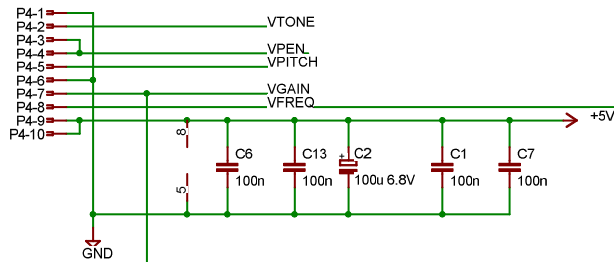

ROF 1 2m ARDF receiver	
<b>TITLE: ReceiverMainR4</b>	
Document Number: ROF 1 Mainboard	REV: R4.0
Date: 15.03.2007 10:23:40	Sheet: 1/1

ROF 1.2m ARDF receiver	
TITLE: controlboardR4	
Document Number:	REV: R4.0
Date: 10.01.2007 23:32:21	Sheet: 1/1

ROF 1.2m ARDF receiver

Jon Sletvold

ConBoardR4

07.01.2007 14:52:27

Sheet: 1/1

R4.0

ROF 1.2M RPO ARDF Receiver	Jon Sletvold	
	AntFilterR4	
	31.01.2007 22:55:32	
	Sheet: 1/1	R4.0