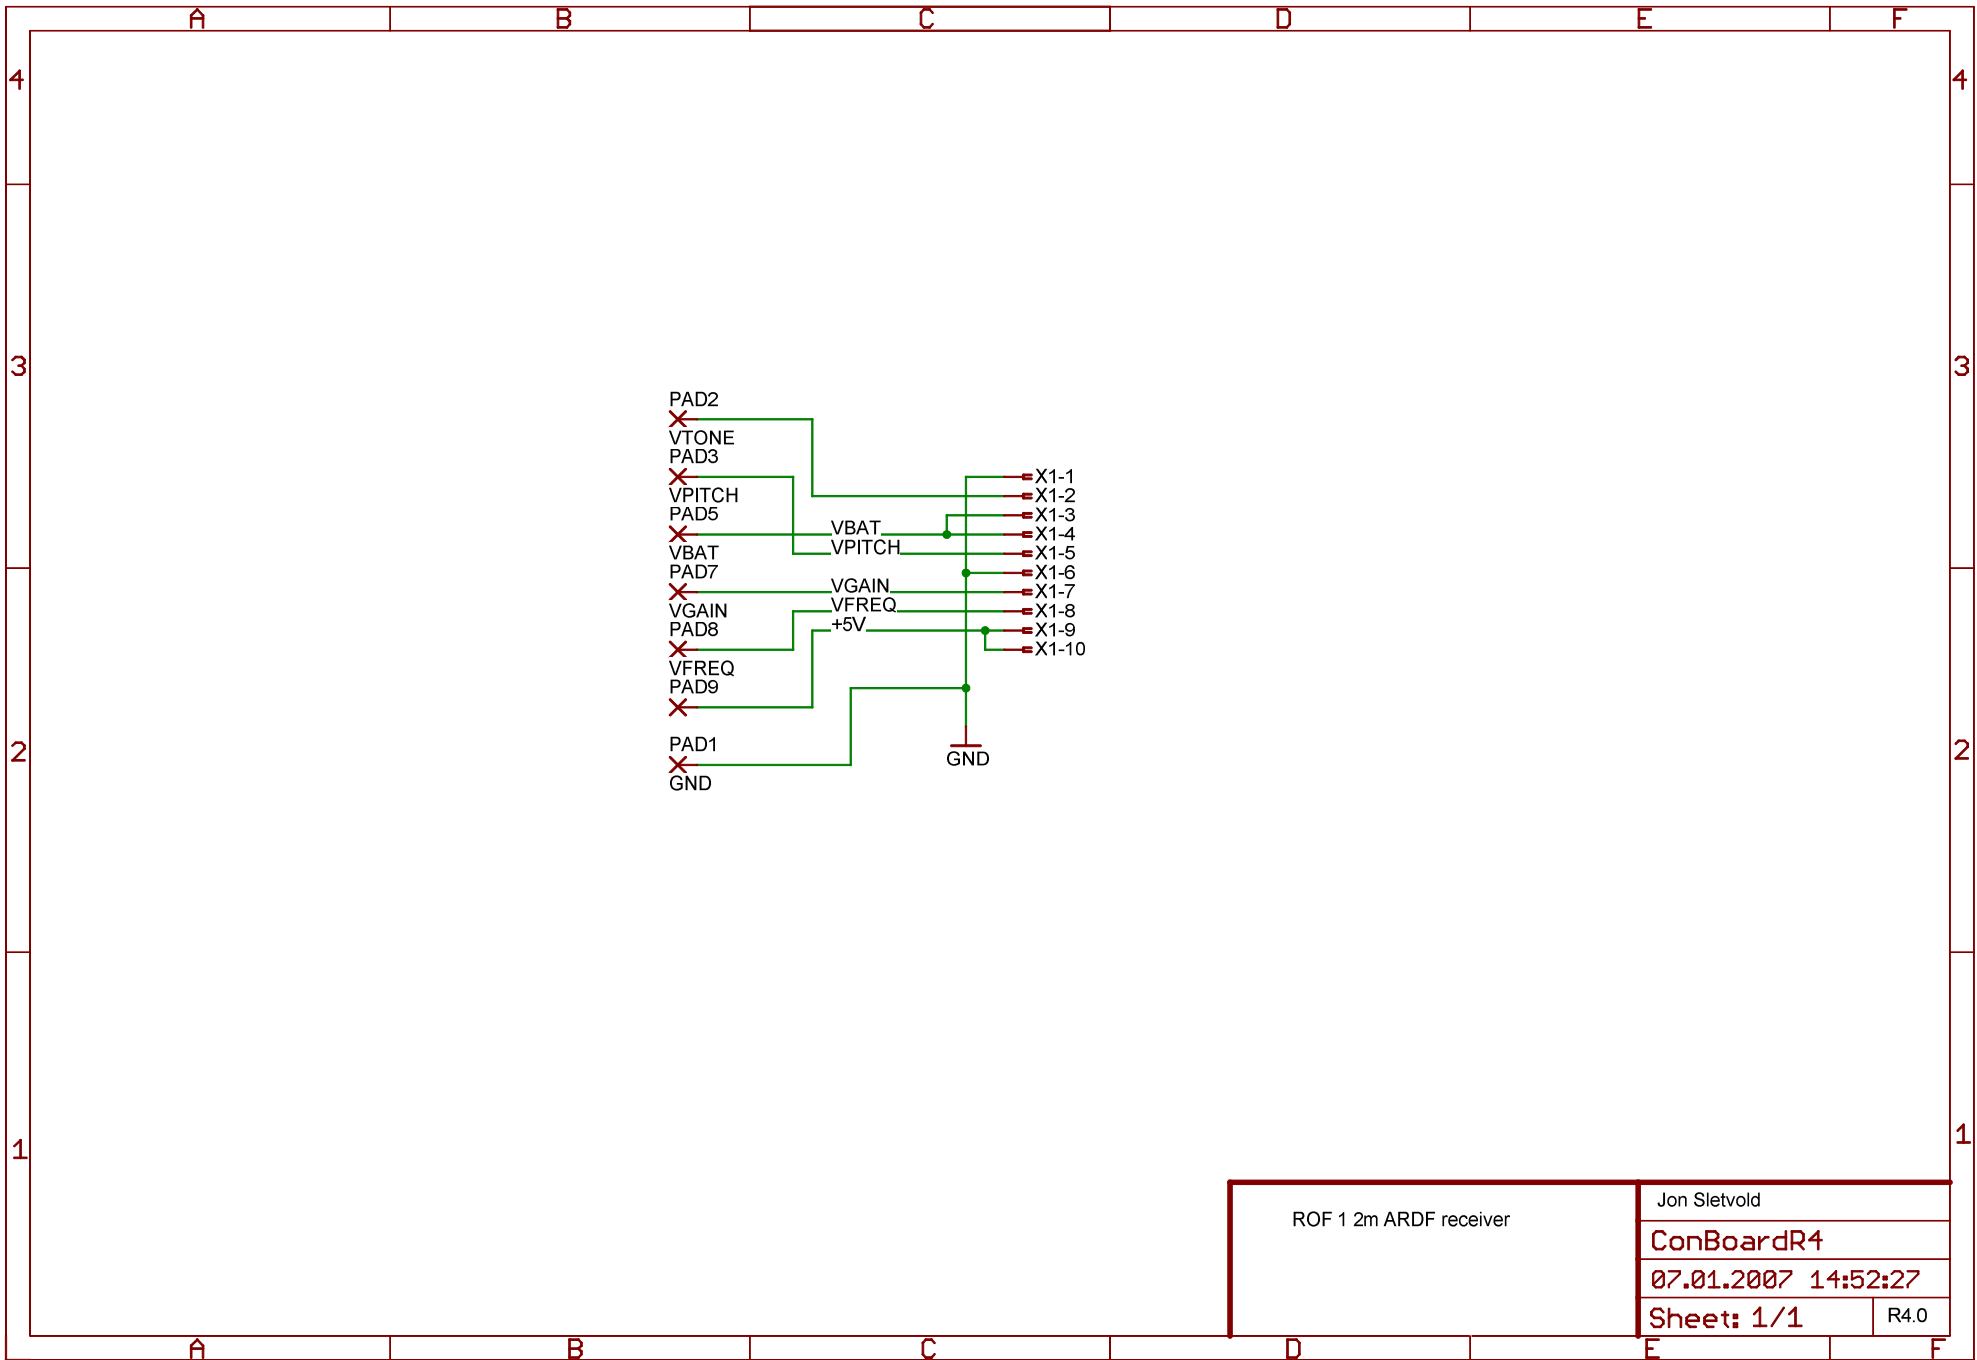

ROF 1 2m ARDF receiver	
<b>TITLE: ReceiverMainR4</b>	
Document Number: ROF 1 Mainboard	REV: R4.0
Date: 15.03.2007 10:23:40	Sheet: 1/1

ROF 1.2m ARDF receiver	
TITLE: controlboardR4	
Document Number:	REV: R4.0
Date: 10.01.2007 23:32:21	Sheet: 1/1

ROF 1.2m ARDF receiver

Jon Sletvold

ConBoardR4

07.01.2007 14:52:27

Sheet: 1/1

R4.0

ROF 1.2M RPO ARDF Receiver	Jon Sletvold	
	AntFilterR4	
	31.01.2007 22:55:32	
	Sheet: 1/1	R4.0